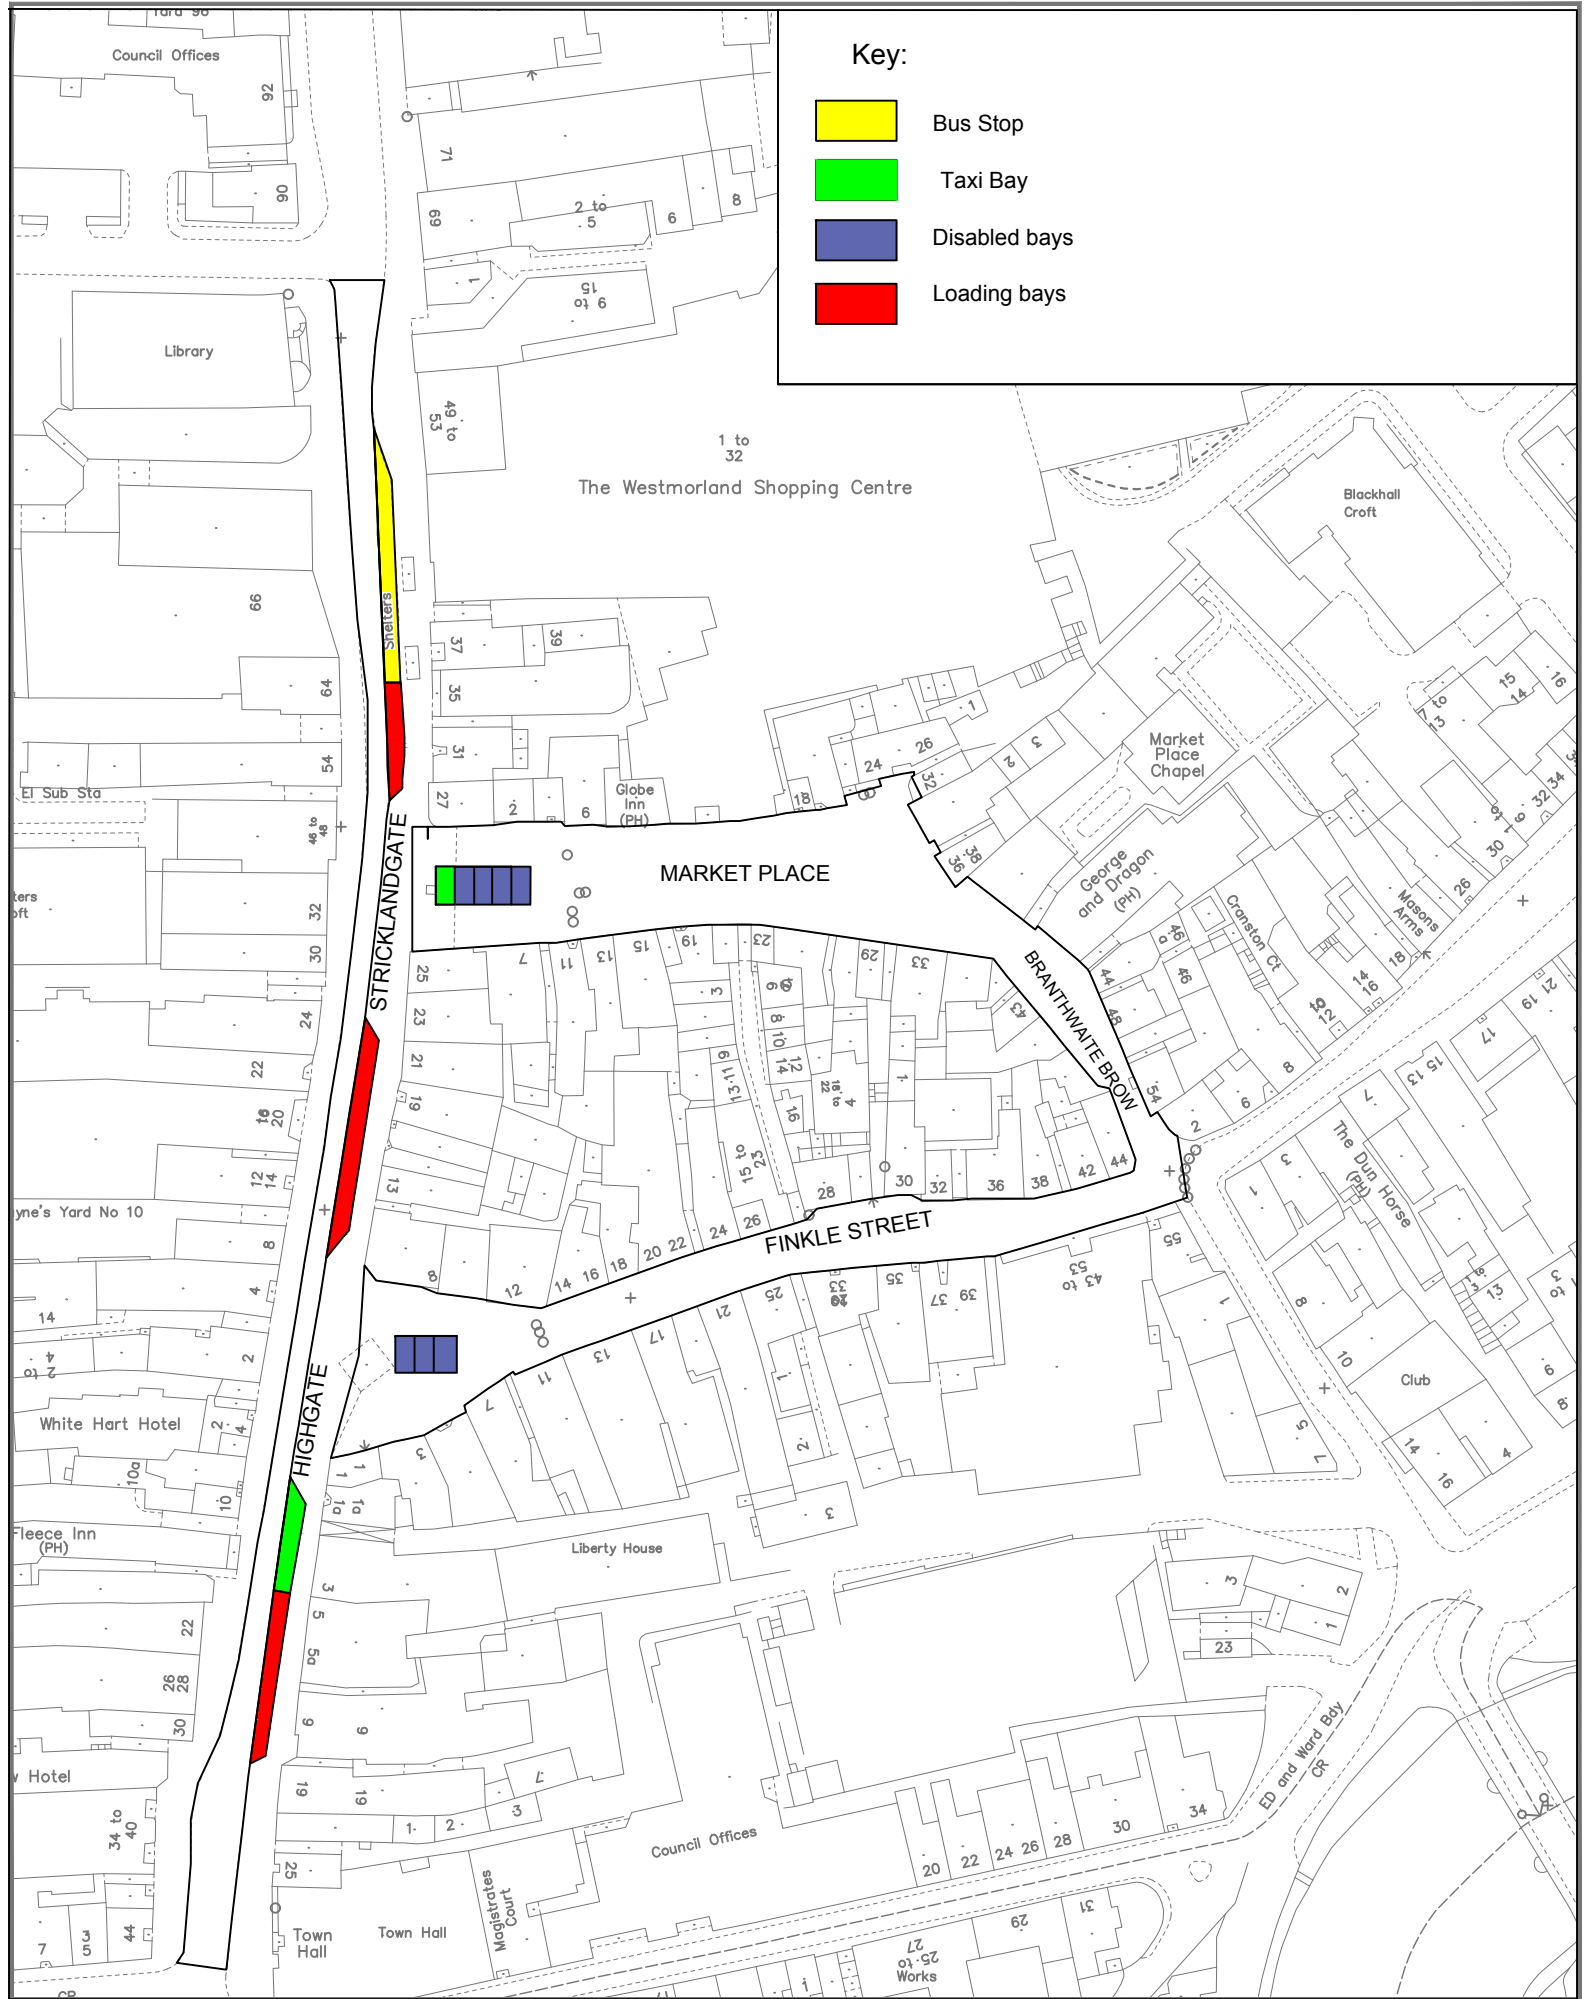

Key:

-  Bus Stop
-  Taxi Bay
-  Disabled bays
-  Loading bays

Parkhouse Building, Kingmoor Business Park
CARLISLE, Cumbria, CA6 4SJ. Tel. 01228 673030

Appendix 1
Plan 1a
Layout before Experimental TRO

Reproduced from, or based on, Ordnance survey map material with the permission of the Controller of Her Majesty's Stationery Office. (c) Crown Copyright 2006. Licence number 100019596

Drawing No.

Drawn by HK

Scale NTS

Date Nov 2019