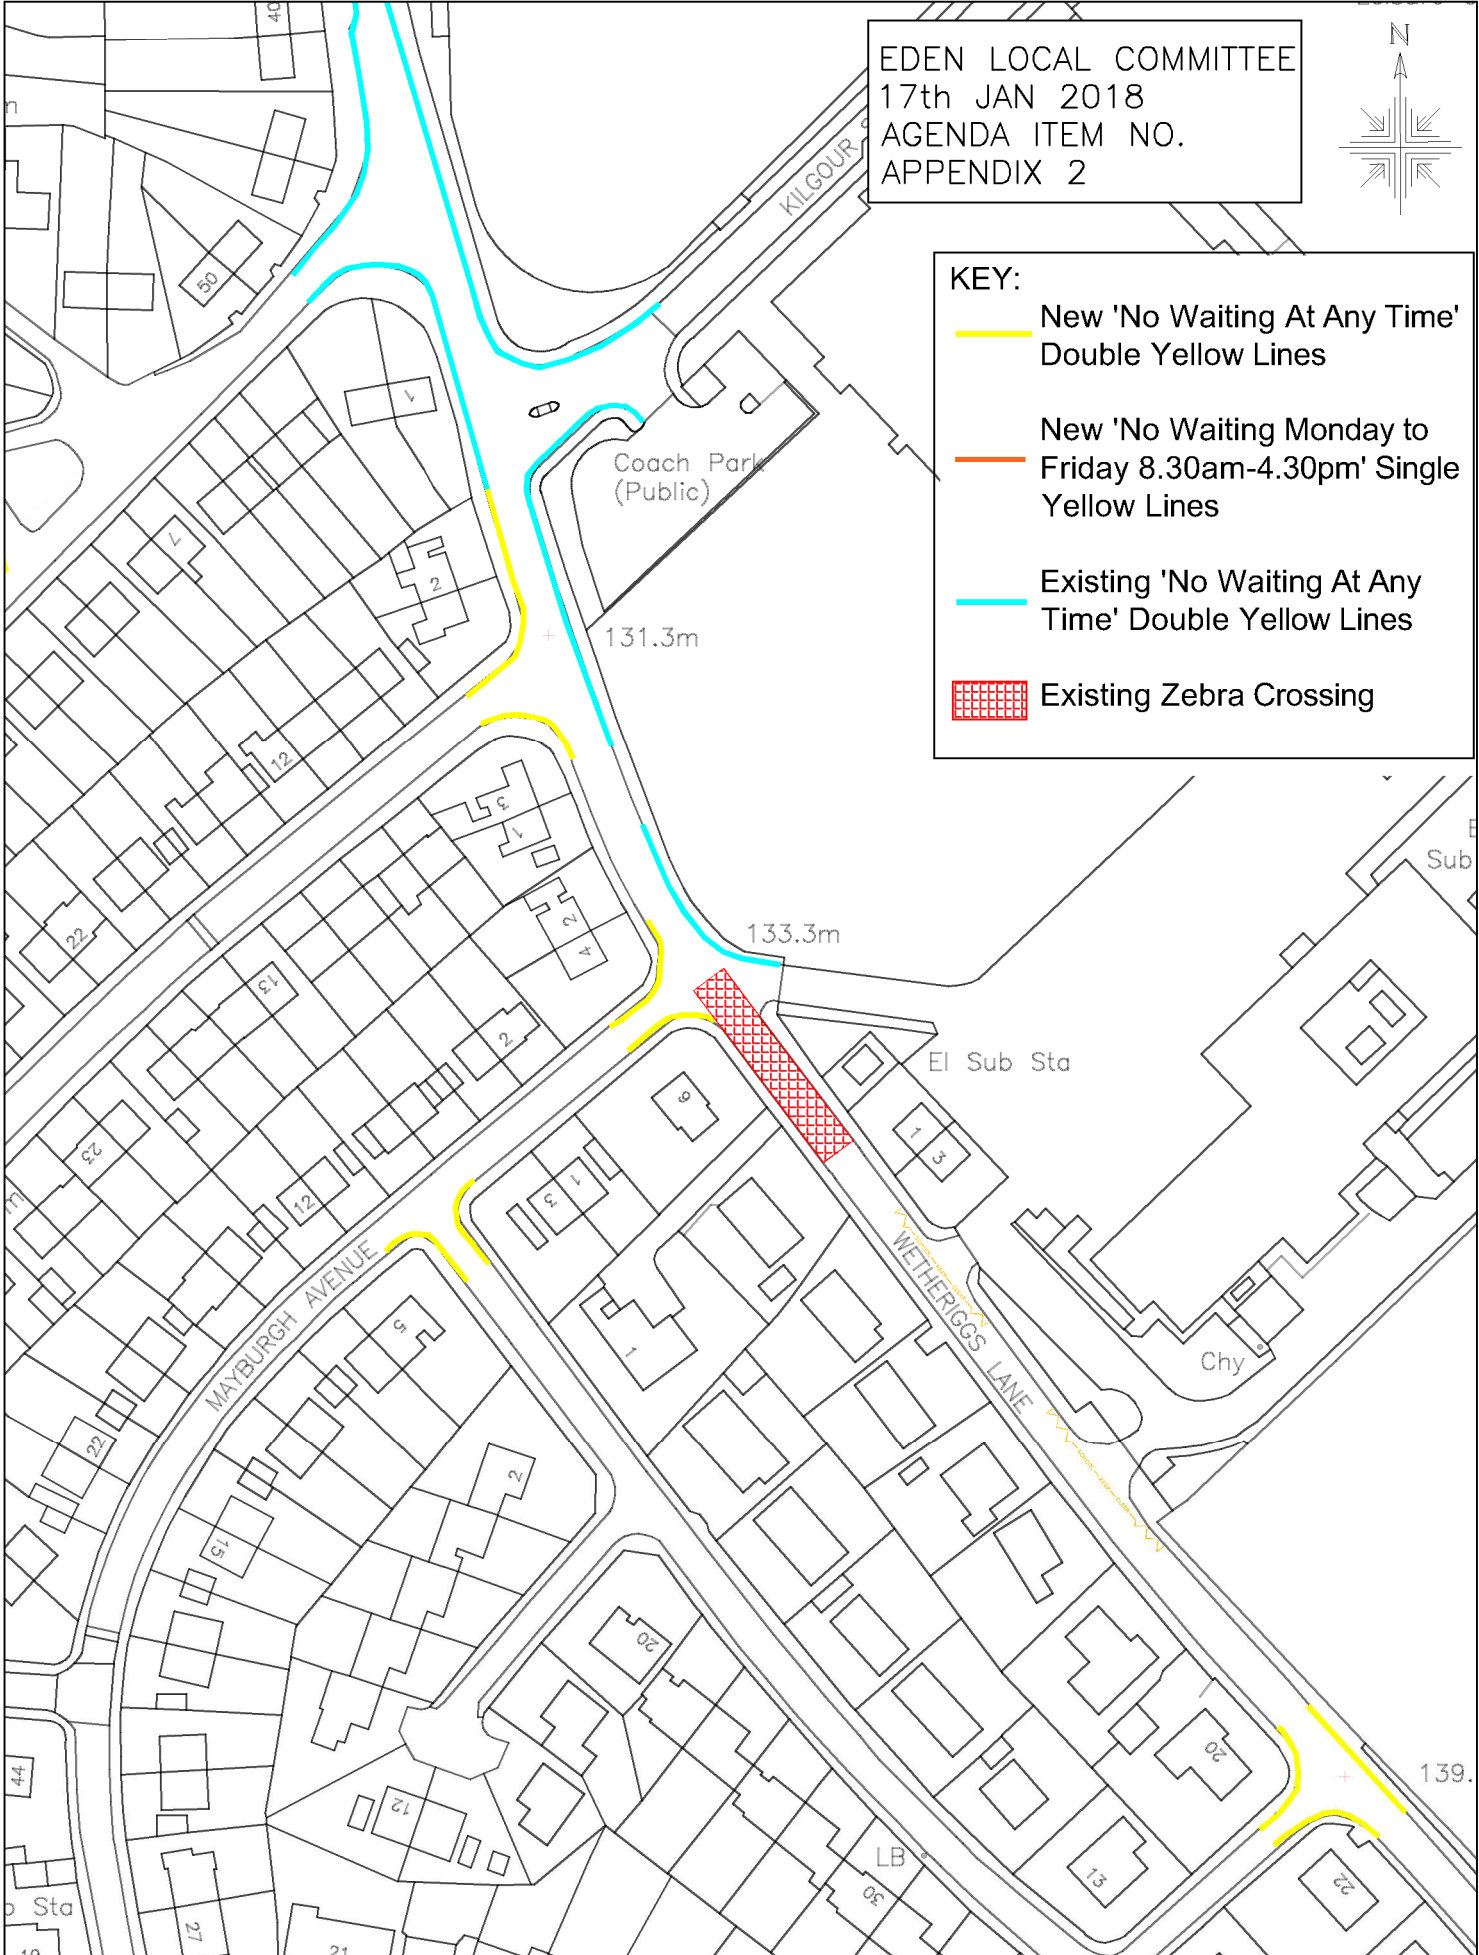

EDEN LOCAL COMMITTEE
 17th JAN 2018
 AGENDA ITEM NO.
 APPENDIX 2

KEY:

- New 'No Waiting At Any Time' Double Yellow Lines
- New 'No Waiting Monday to Friday 8.30am-4.30pm' Single Yellow Lines
- Existing 'No Waiting At Any Time' Double Yellow Lines
- Existing Zebra Crossing

Cumbria Highways
 Skirsgill Depot
 Penrith
 Cumbria
 CA10 2BQ
 Tel: 01768 812315
 Fax: 01768 812391

Proposed New Waiting Restrictions Wetheriggs Lane, Holme Riggs Avenue, Netherend Road and Mayburgh Avenue. Penrith

Crown Copyright Licence LA 100019596

Drawing No:	/	
Scale:	NTS	Date: NOV 17
Drawn:	JM	Checked: DE