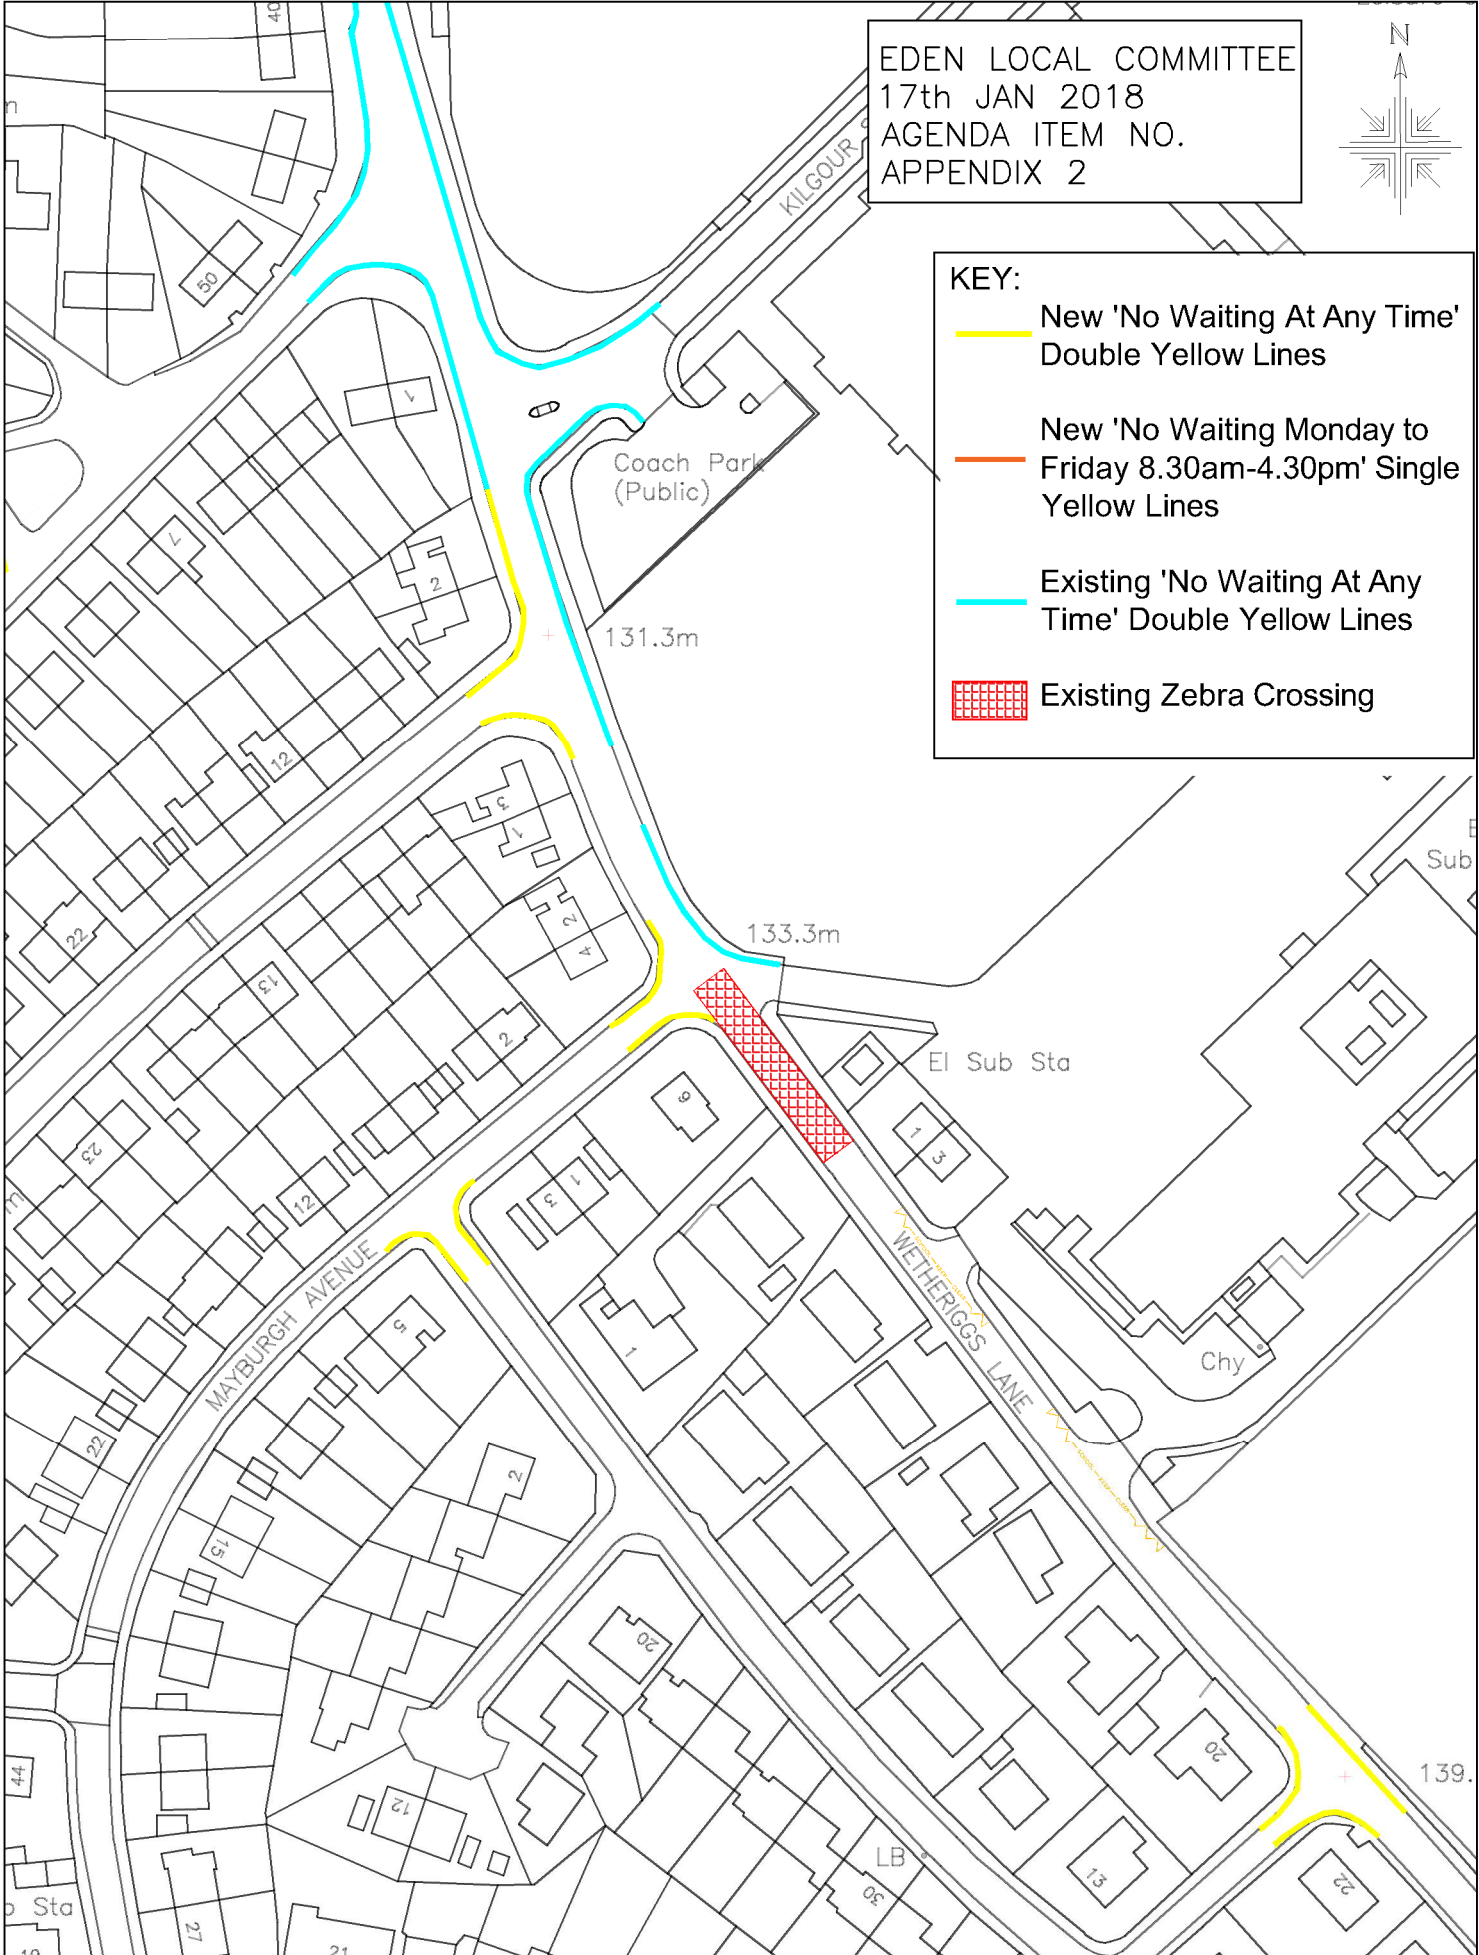

EDEN LOCAL COMMITTEE  
 17th JAN 2018  
 AGENDA ITEM NO.  
 APPENDIX 2

**KEY:**

- New 'No Waiting At Any Time' Double Yellow Lines
- New 'No Waiting Monday to Friday 8.30am-4.30pm' Single Yellow Lines
- Existing 'No Waiting At Any Time' Double Yellow Lines
- Existing Zebra Crossing

Cumbria Highways  
 Skirsgill Depot  
 Penrith  
 Cumbria  
 CA10 2BQ  
 Tel: 01768 812315  
 Fax: 01768 812391

Proposed New Waiting Restrictions Wetheriggs Lane, Holme Riggs Avenue, Netherend Road and Mayburgh Avenue. Penrith

Crown Copyright Licence LA 100019596

Drawing No:	/	
Scale:	NTS	Date: NOV 17
Drawn:	JM	Checked: DE