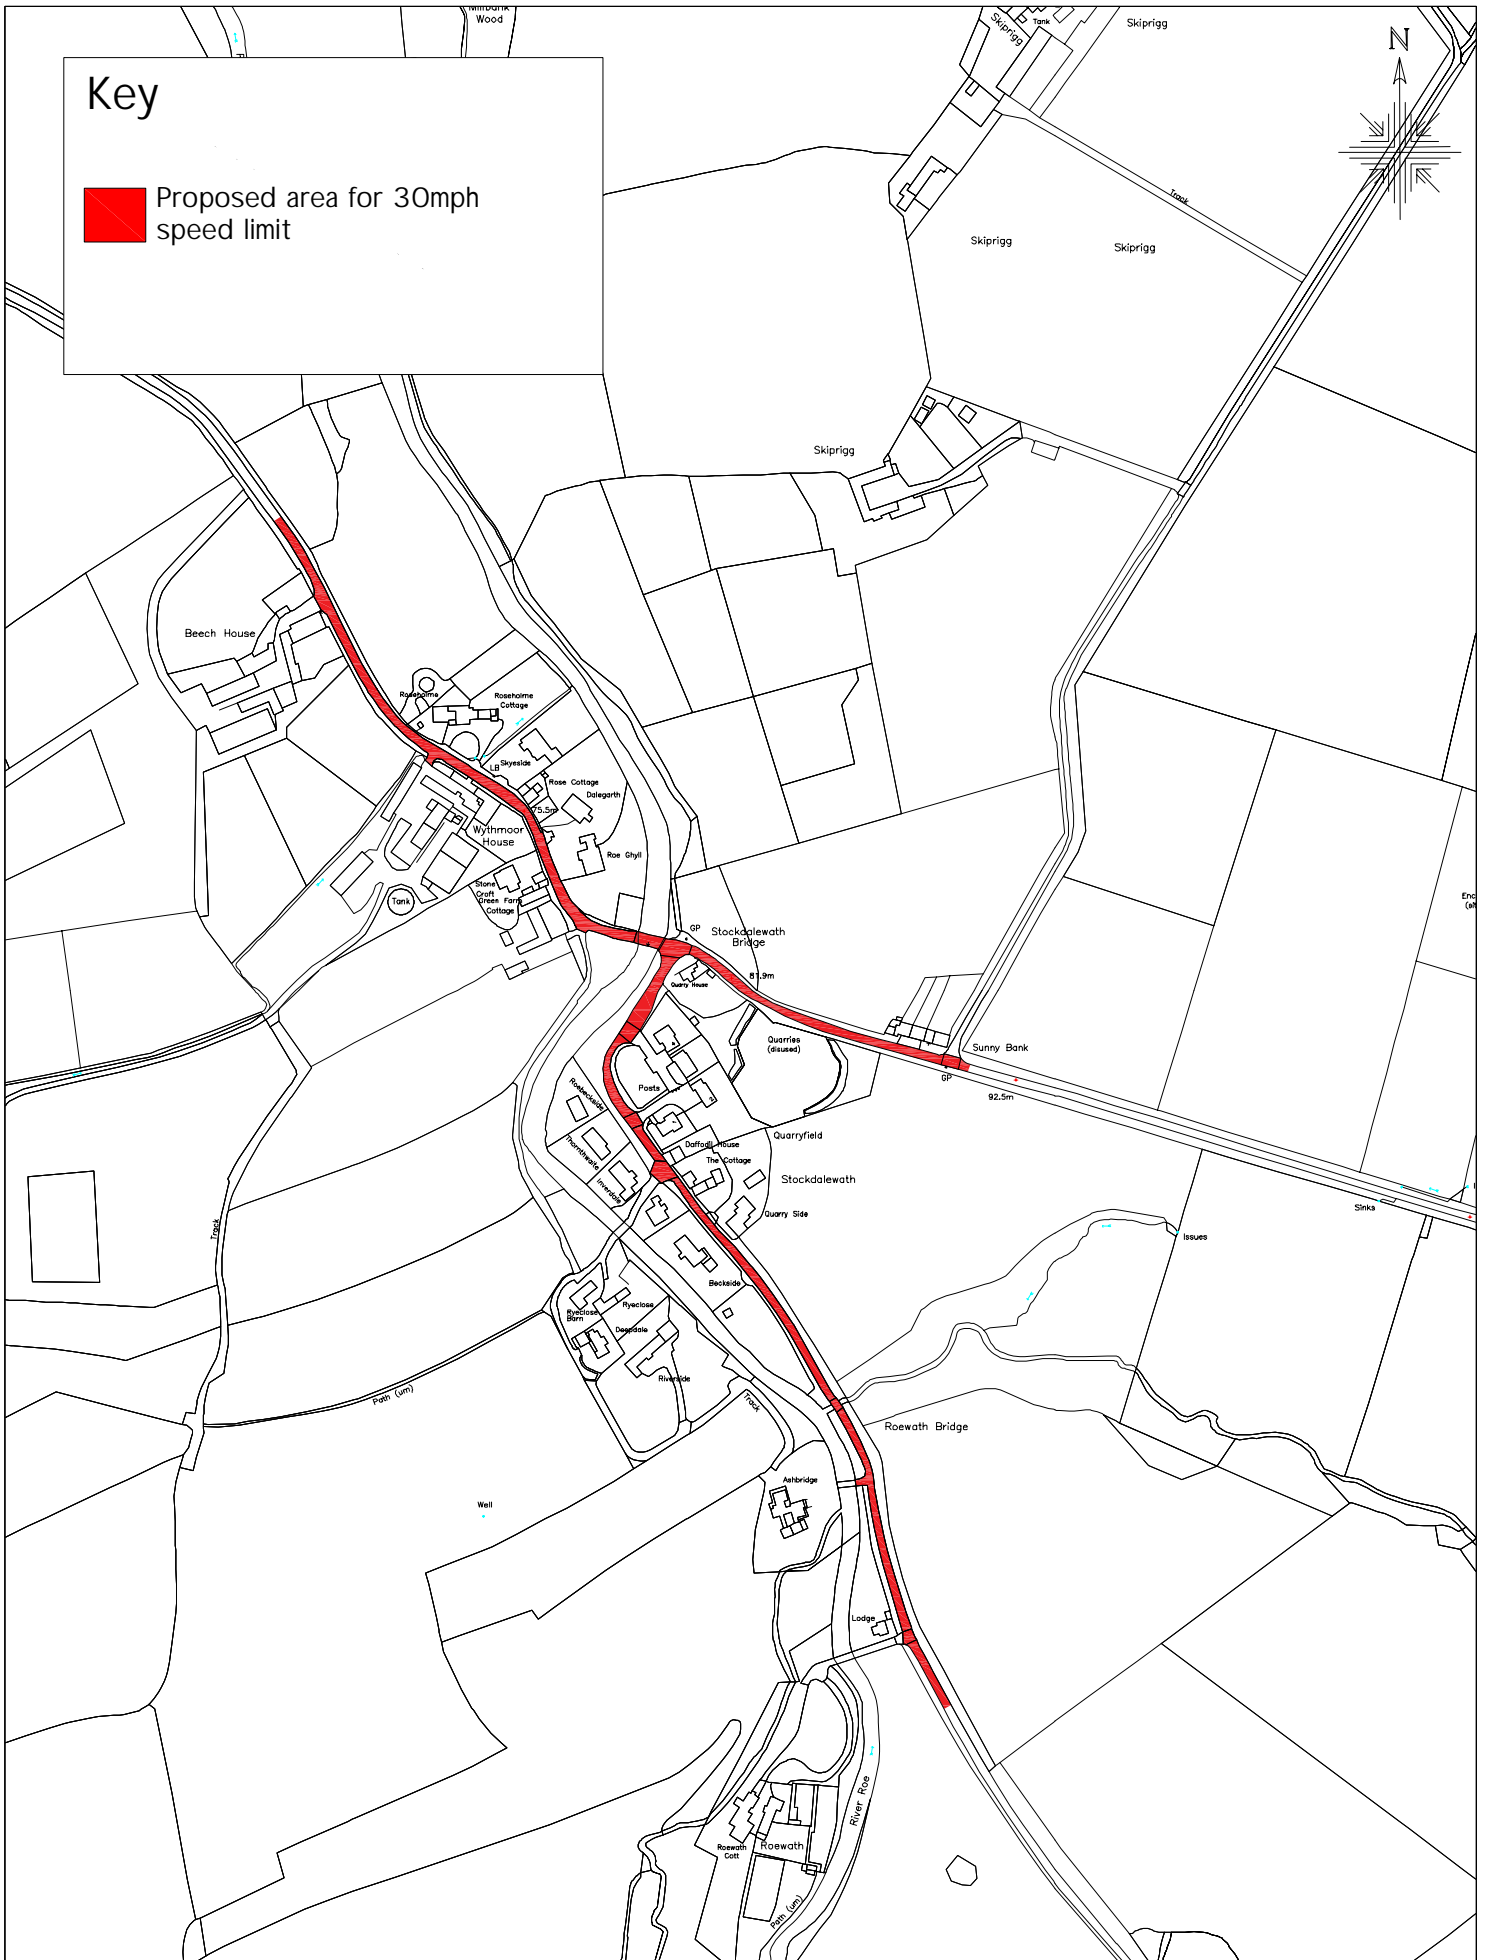

# Key

 Proposed area for 30mph speed limit

Parkhouse Building,  
Kingmoor Business Park,  
Carlisle,  
CA6 4SJ,  
Tel: 01228 673030

## Speed Limit Reviews 2018/19 Stockdalewath Village- Proposed Extents for 30mph Speed Limit

Crown Copyright Licence LA 100019596

Drawing No:	/	
Scale :	NTS	Date: 28/11/2018
Drawn:	IH	Checked: AD