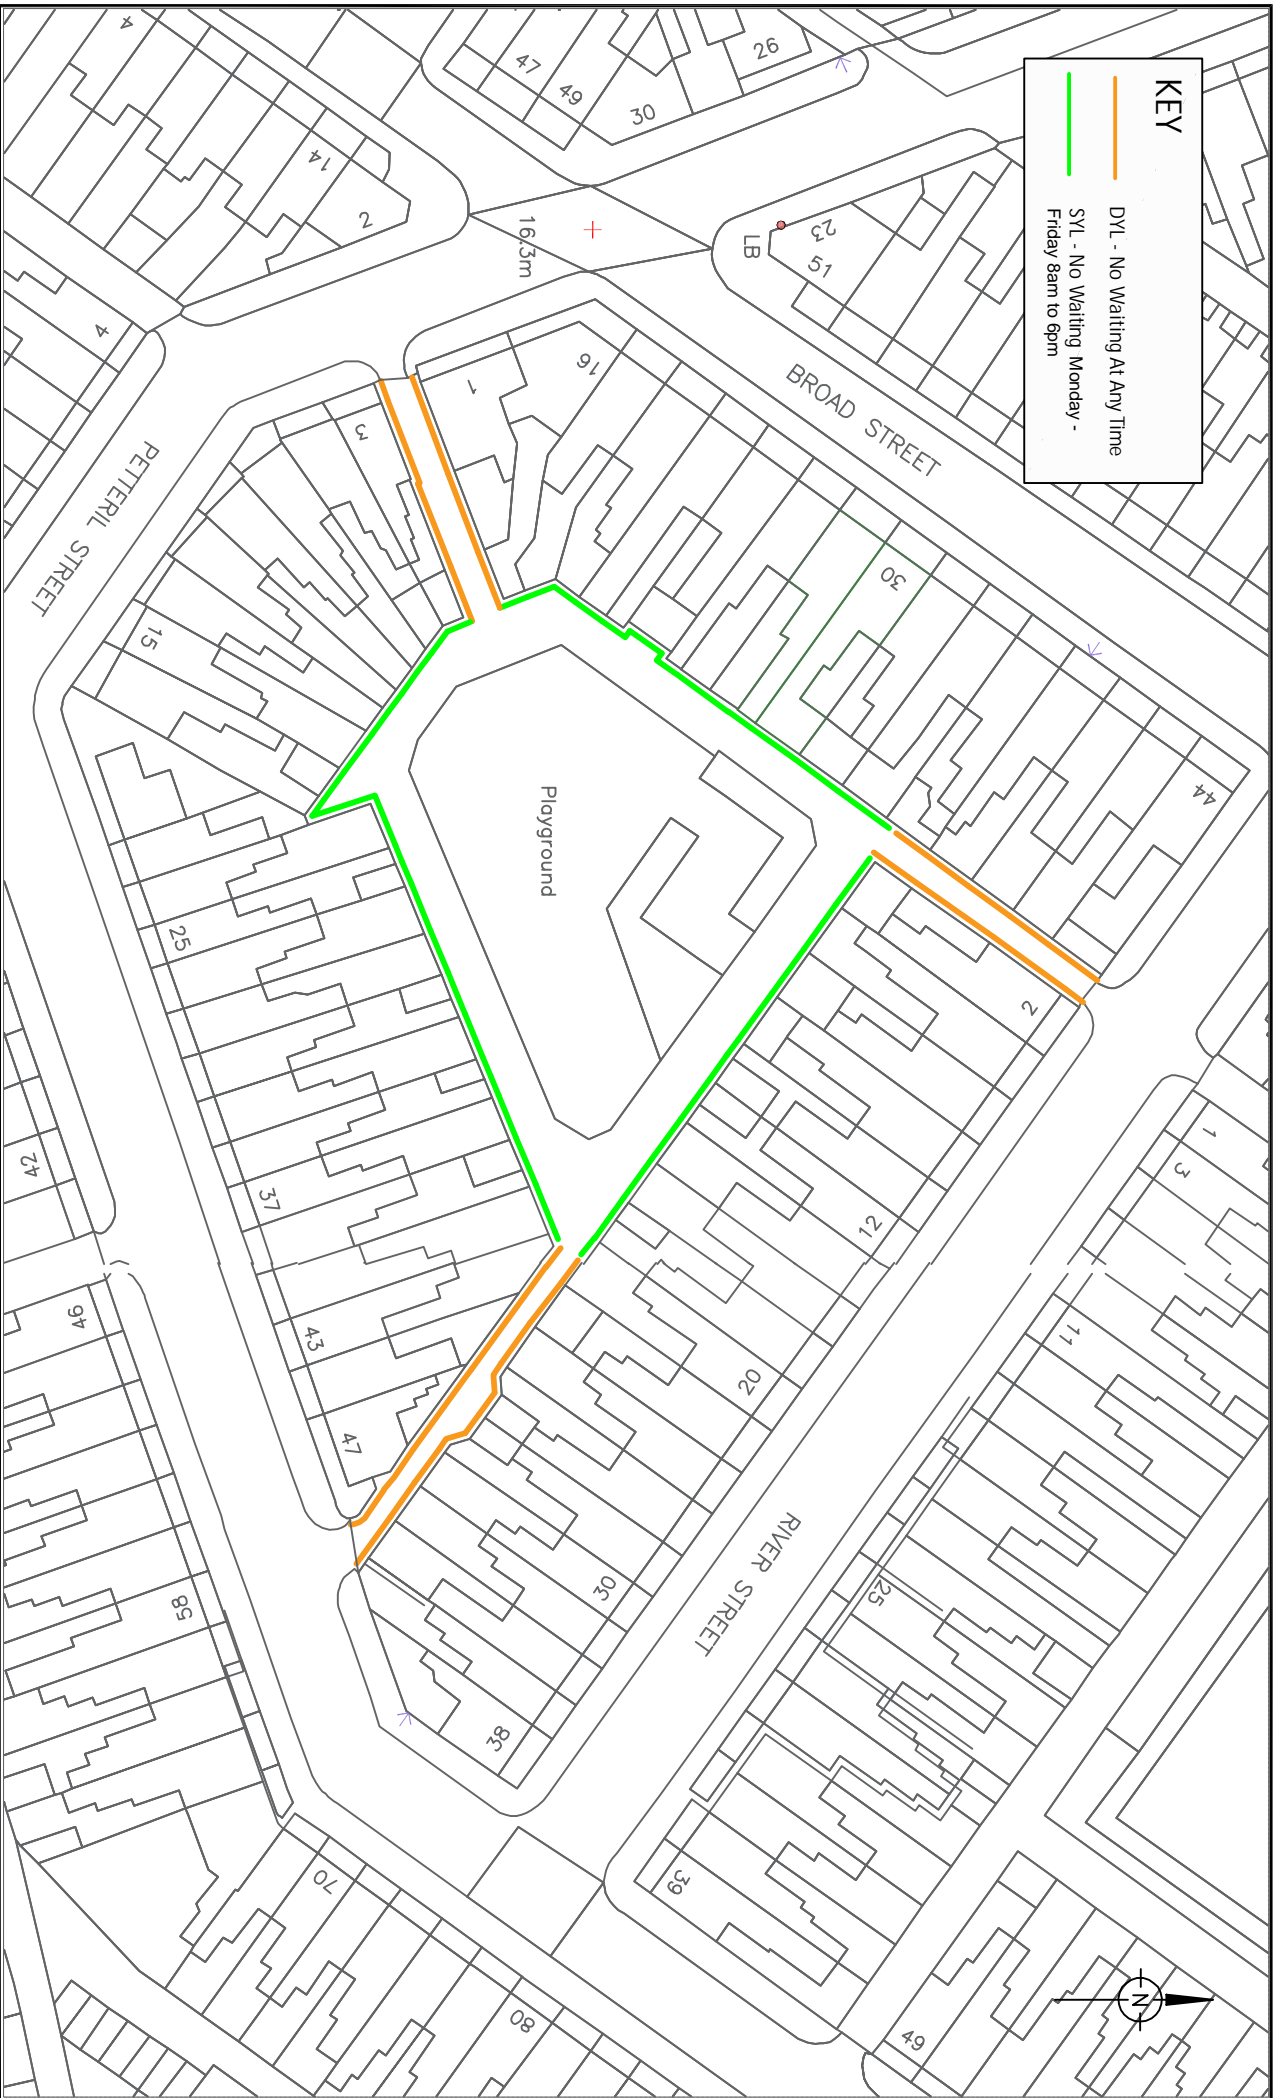

KEY

- DYL - No Waiting At Any Time
- SYL - No Waiting Monday - Friday 8am to 6pm

Parkhouse Building
Kingmoor Business Park
CARLISLE
Cumbria
CA6 4SJ
Tel: 01228 673030

**TRO Review 2018 - 19
Broad Street Play Area
Parking restrictions**

Reproduced from, or based on, Ordnance survey map material with the permission of the Controller of Her Majesty's Stationery Office. (c) Crown Copyright 2006. Licence number 100019596

Figure No. QCANPRN07/INF6

Drawn by SDN

Scale NTS

Date August 18