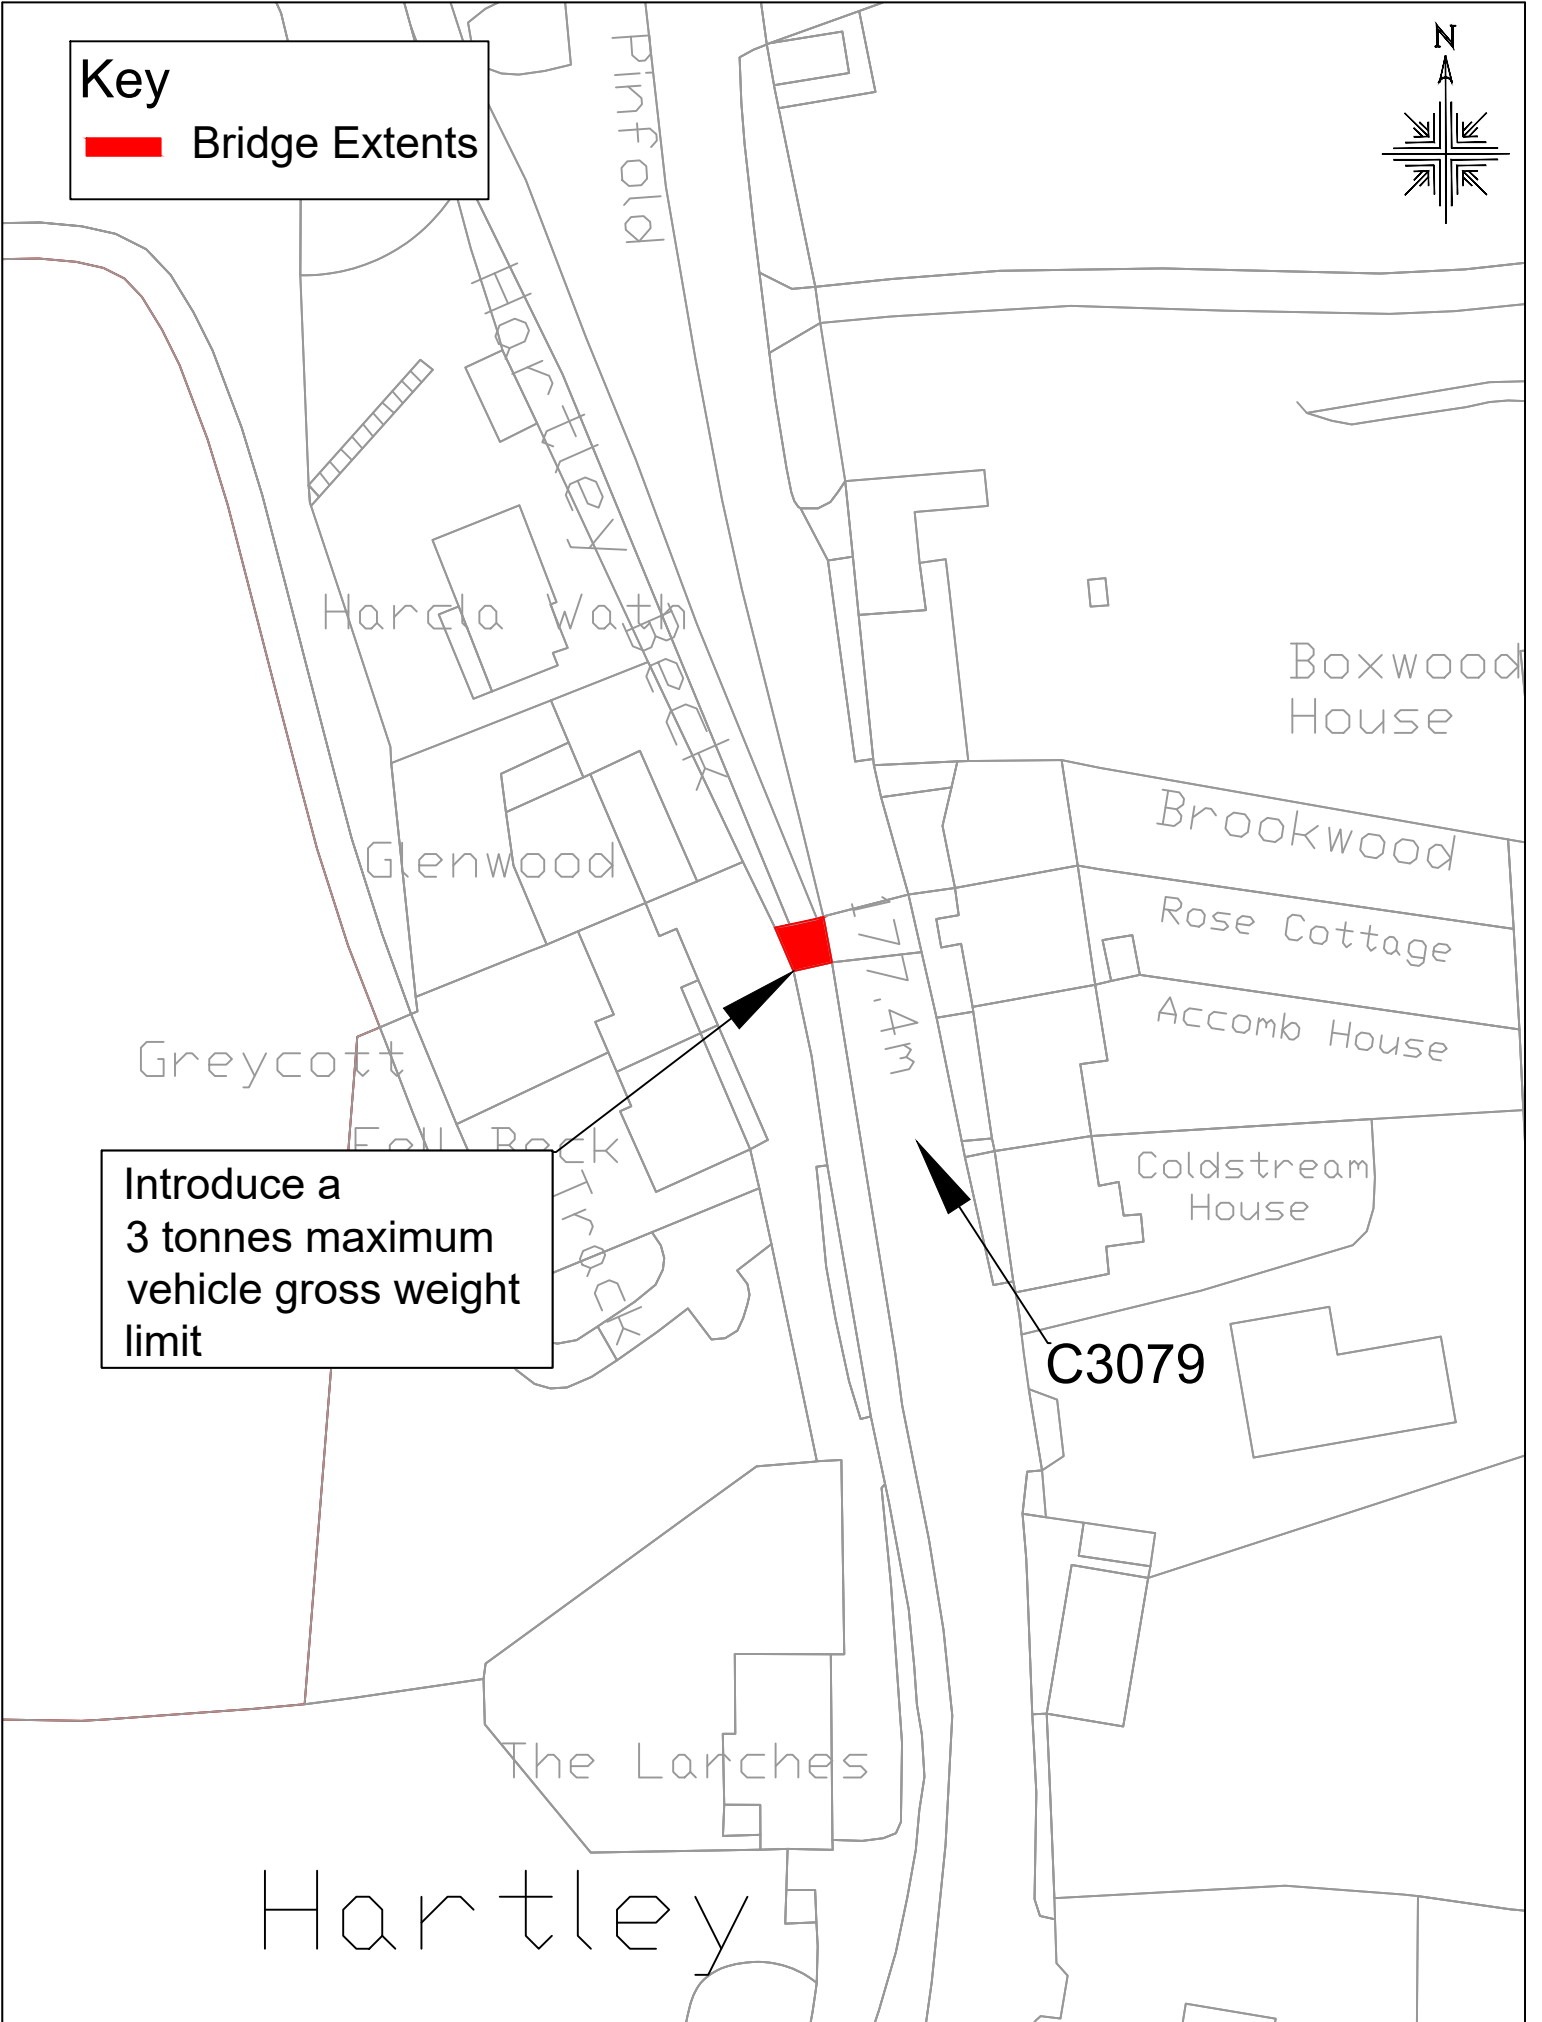

Key
 Bridge Extents

Introduce a
 3 tonnes maximum
 vehicle gross weight
 limit

Cumbria Highways
 Skirsgill Depot
 Penrith
 Cumbria
 CA10 2BQ
 Tel: 01768 812315
 Fax: 01768 812391

Rose Cottage, U3079.
 Proposed 3 Tonnes Maximum Gross
 Vehicle Weight Limit.
 Grid Ref: 378293, 508859

Crown Copyright Licence LA 100019596

Drawing No: Rose Cottage 20/21	
Scale: NTS	Date: 01.21
Drawn: AJ	Checked: KC