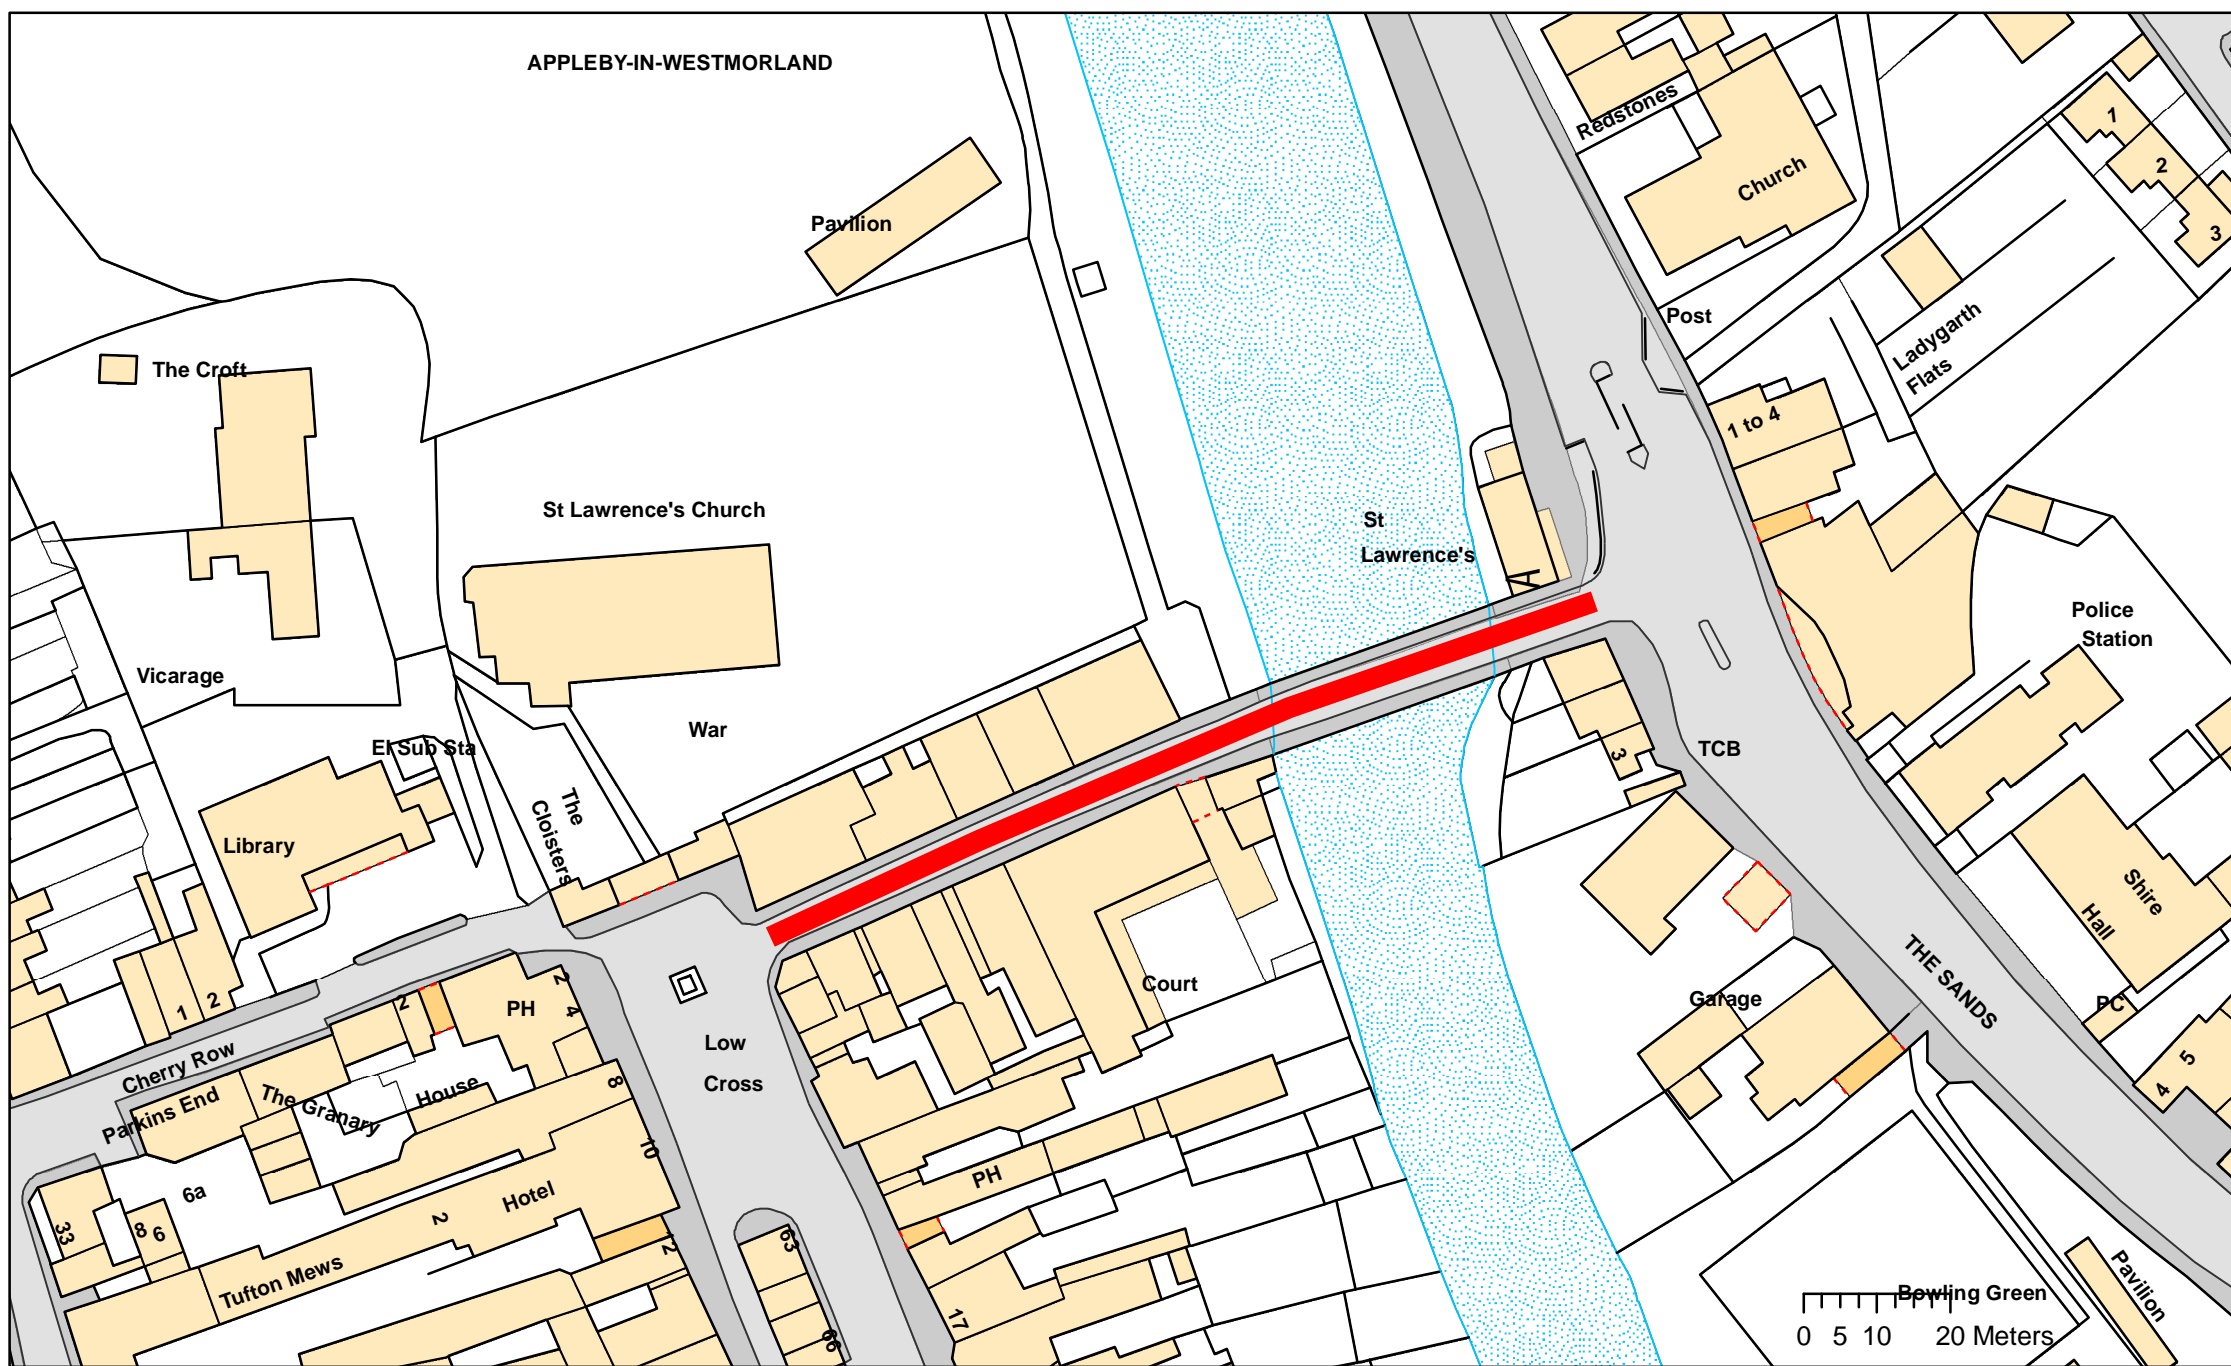

APPLEBY-IN-WESTMORLAND

Grid Ref	N/A
Dwg No.	Appleby02
Scheme Title	Proposed Prohibition of the passage of Motor Vehicles, Horse Drawn Vehicles and Ridden or Accompanied Horses (Except for Access), Between the hours of 1000 – 1800 each day the Fair is in place
Road Number	B6260 Bridge Street, Appleby