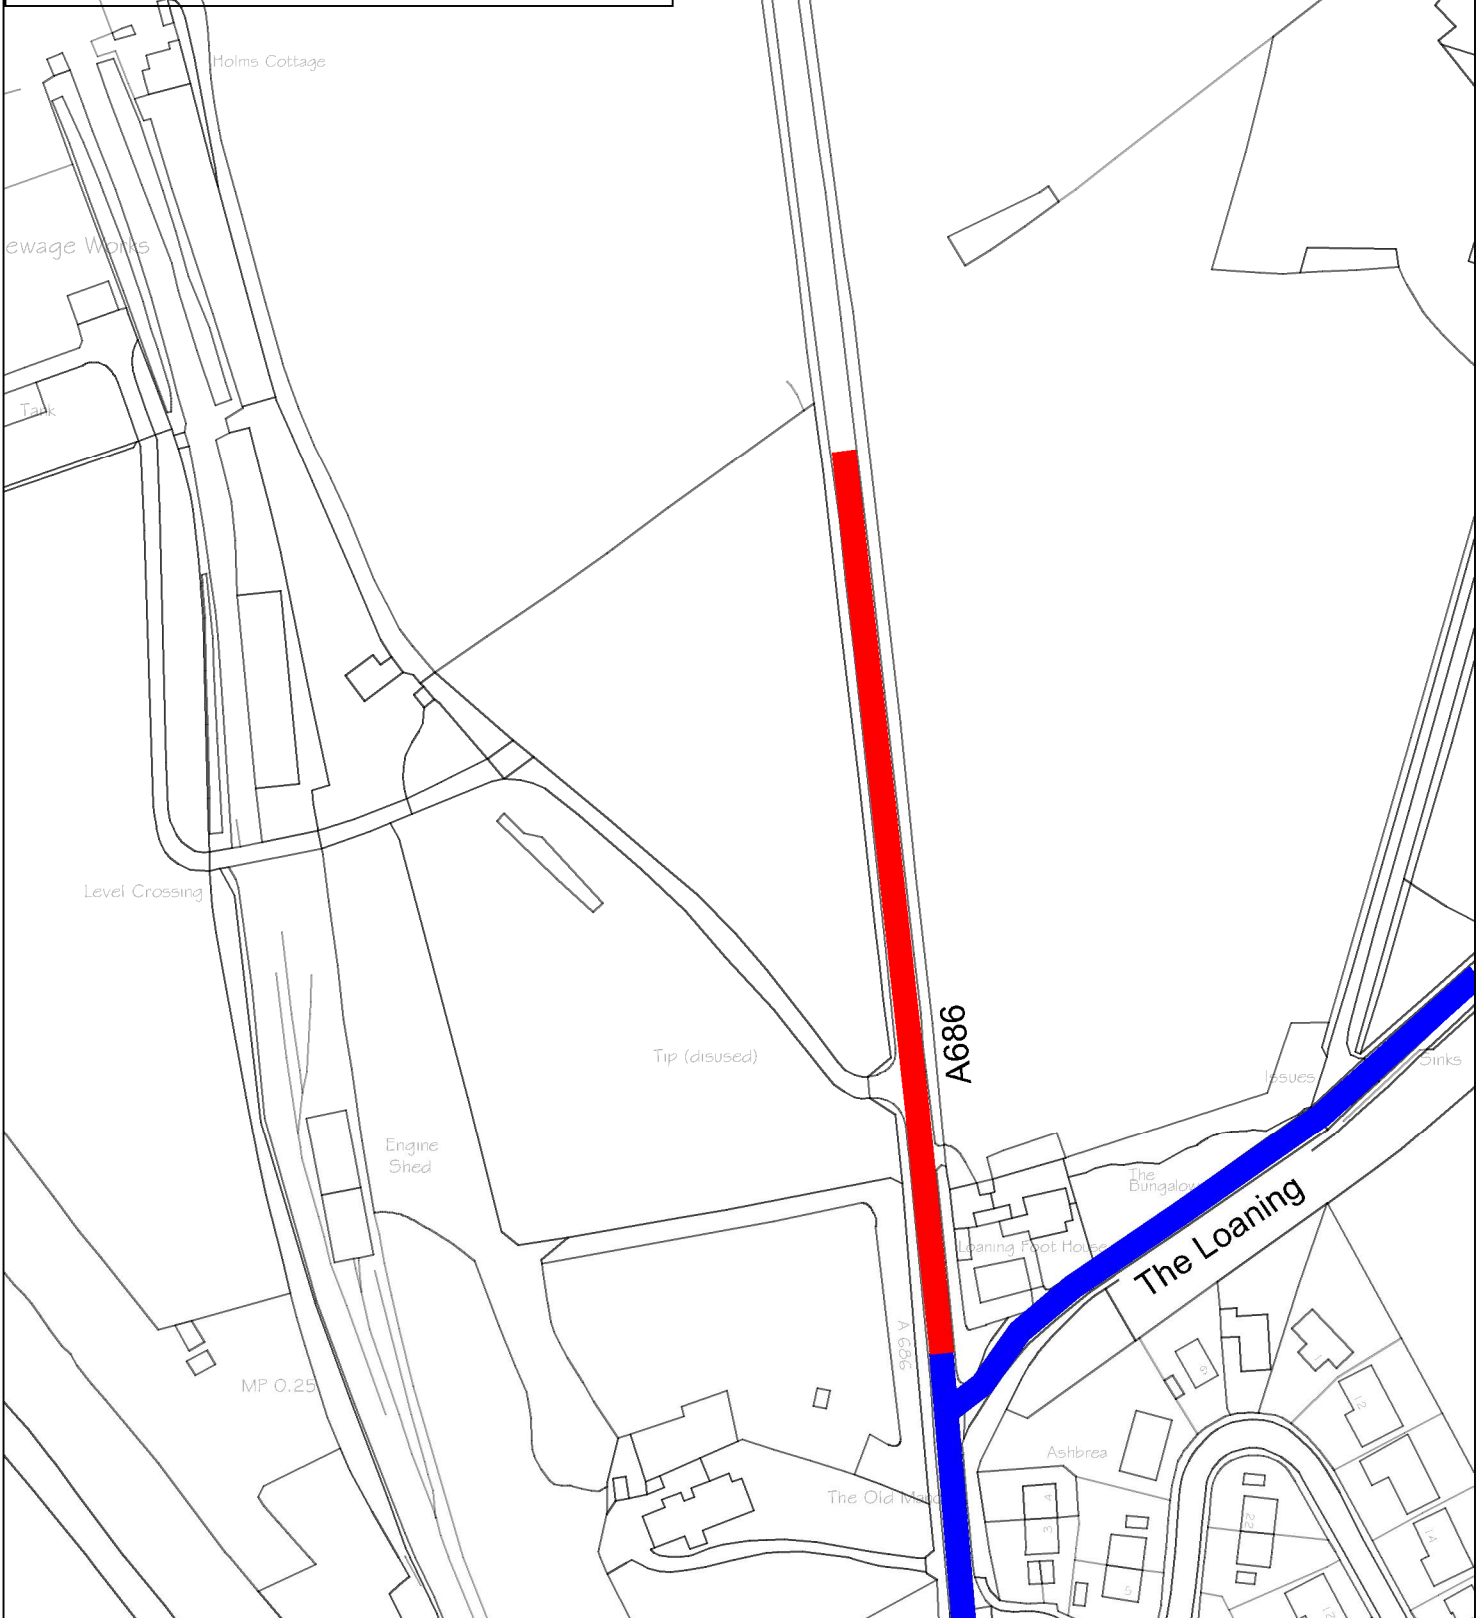

Key

 Proposed new 40mph speed restriction

 Existing 30mph speed restriction

Drawing No: Alston-40mph-08.22	
Scale: NTS	Date: Aug 22
Drawn: JBM	Checked: LM