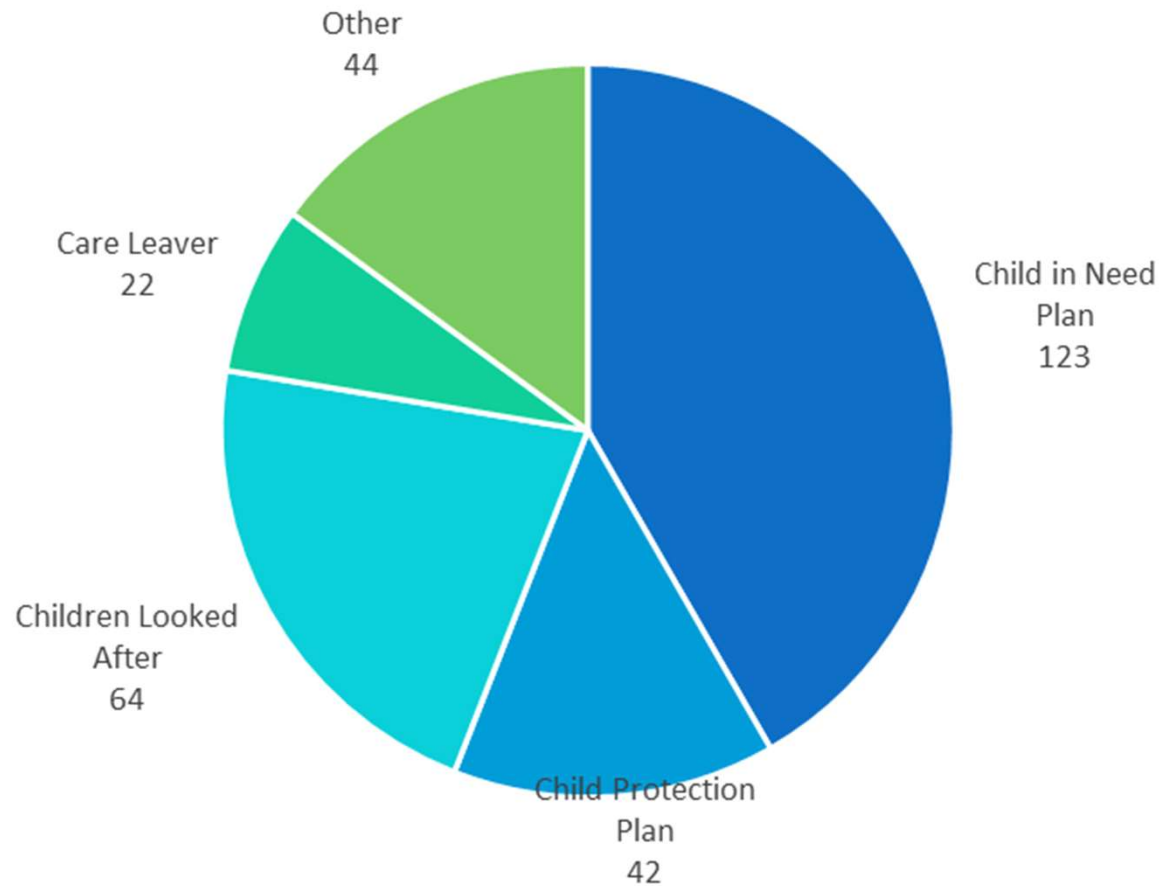

Open cases in South Lakeland

Sept 2022